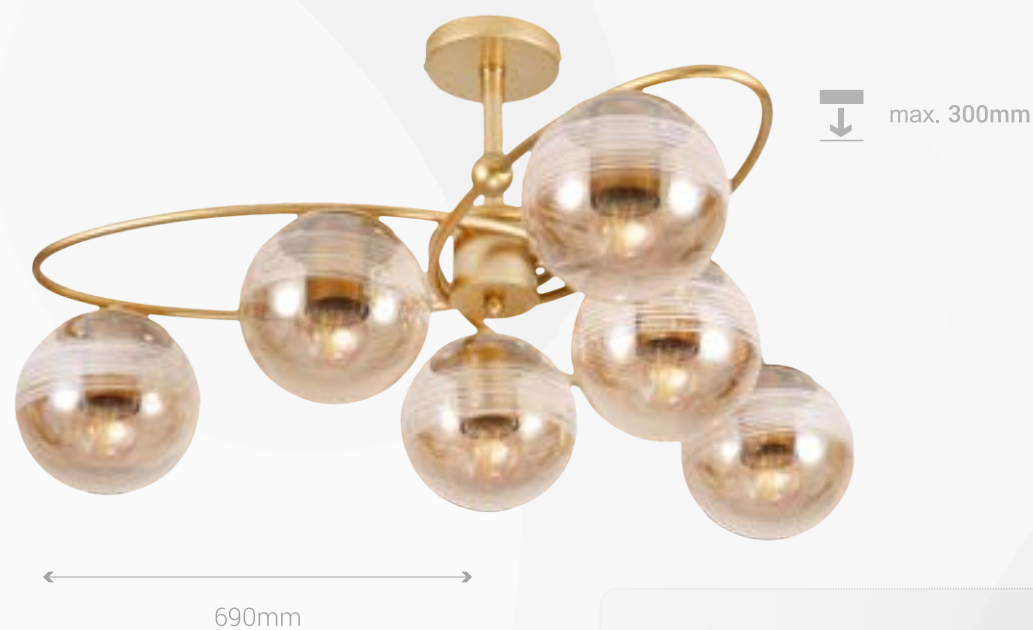

Product Code	SOCKET		
DLC-22	E27		
WATT	6x40W	MATERIAL	IRON-GLASS
LUMINOUS FLUX	/	MODEL	CEILING FIXTURE
VOLTAGE	220-240V	COLOR	CHAMPANGE-GOLD
FREQUENCY	50-60Hz	EAN CODE	8605036639679