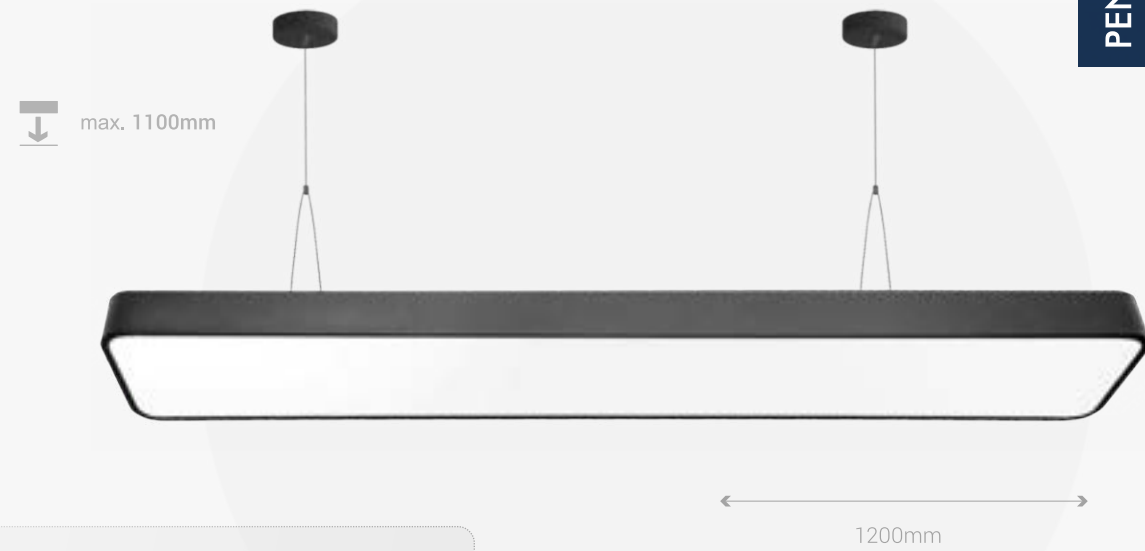

Product Code	CCT		
LDPO1-12	4000K		
WATT	40W	MATERIAL	AL+PC
LUMINOUS FLUX	4541Lm	MODEL	PENDANT FIXTURE
VOLTAGE	220-240V	COLOR	BLACK
FREQUENCY	50-60Hz	EAN CODE	8605036615413