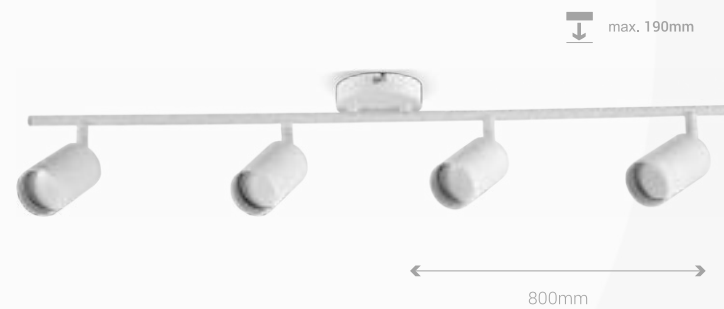

Product Code DLC-56	SOCKET Gu10	5 years WARRANTY	
WATT LUMINOUS FLUX VOLTAGE FREQUENCY	4x7W / 220-12V 50-60Hz	MATERIAL MODEL COLOR EAN CODE	AL+IRON CEILING FIXTURE WHITE 8605036640590