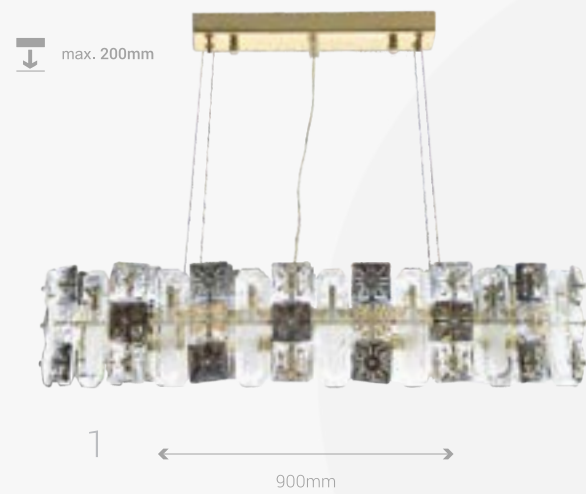

50-60Hz

EAN CODE

8605036640682

MODERN STYLE

For more information visit
www.lambario.com

Product Code	SOCKET	5 years WARRANTY	
DLP-46	E14 1		
WATT	10x40W	MATERIAL	IRON+CRYSTAL
LUMINOUS FLUX	/	MODEL	PENDANT FIXTURE
VOLTAGE	220-240V	COLOR	CLEAR SMOKE
FREQUENCY	50-60Hz	EAN CODE	8605036640699