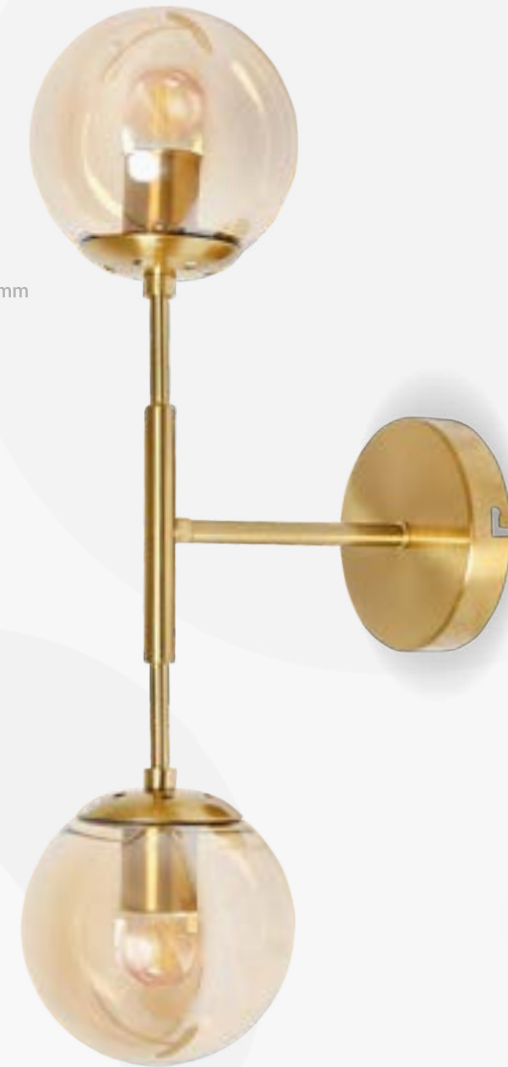

MODERN STYLE

For more information visit
www.lambario.com

WALL LAMP

LAMBARIO . . .
 Brighter moments

max. 230mm

510mm

Product Code

DLW-11