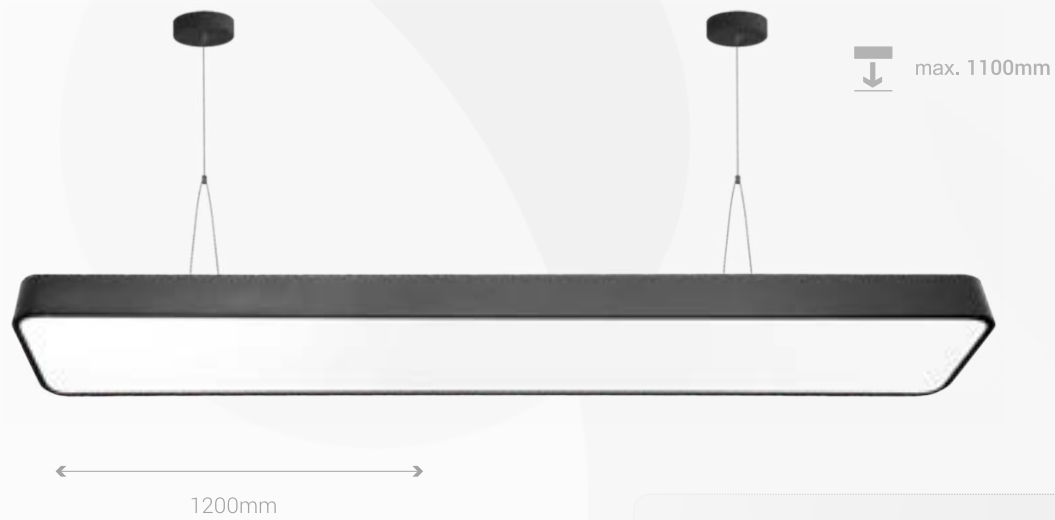

Product Code	CCT		
LDPO1-13	4000K		
WATT	36W	MATERIAL	AL+PC
LUMINOUS FLUX	4223Lm	MODEL	PENDANT FIXTURE
VOLTAGE	220-240V	COLOR	BLACK
FREQUENCY	50-60Hz	EAN CODE	8605036615420