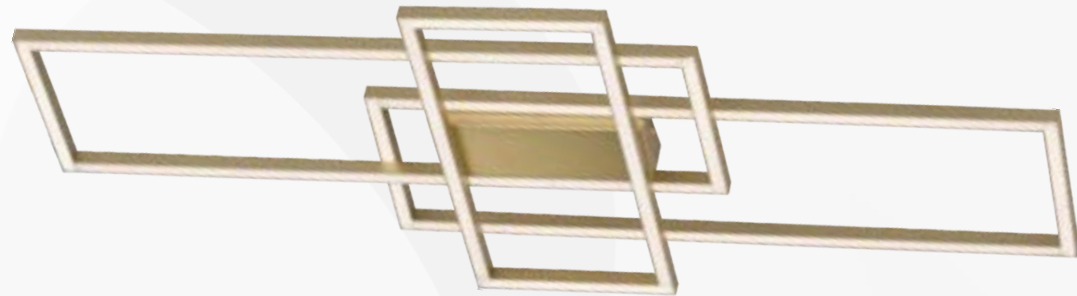

Technical information above may have tolerance +10%. For final update information please visit website

max. 7cm

1
47.5cm

max. 6cm

2
104 x 42 cm

Product Code	CCT	5 years WARRANTY 30000 hours	
LDC01-09	3000K	1	
WATT	25W	MATERIAL	STEEL+AL+ACRYLIC
LUMINOUS FLUX	1350Lm	MODEL	CEILING FIXTURE
VOLTAGE	220-240V	COLOR	DARK GREY
FREQUENCY	50-60Hz	EAN CODE	8605036614133