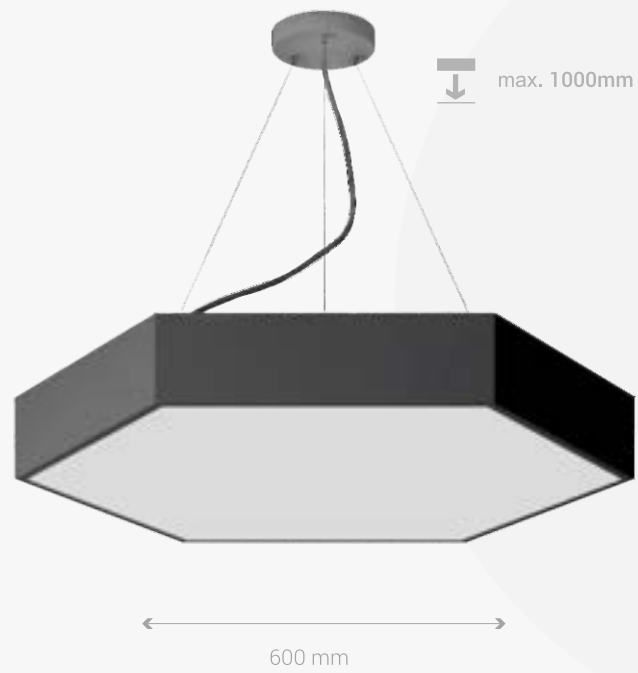

Product Code	CCT	2 years WARRANTY 30000 HOURS	
LDP01-14	4000K		
WATT	38W	MATERIAL	AL+PC
LUMINOUS FLUX	4404Lm	MODEL	PENDANT FIXTURE
VOLTAGE	220-240V	COLOR	BLACK
FREQUENCY	50-60Hz	EAN CODE	8605036615437