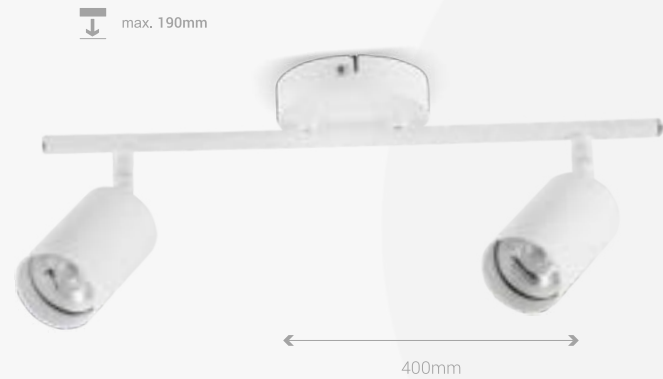

Product Code DLC-54	SOCKET Gu10	5 years WARRANTY	
WATT LUMINOUS FLUX VOLTAGE FREQUENCY	2x7W / 220-12V 50-60Hz	MATERIAL MODEL COLOR EAN CODE	AL+IRON CEILING FIXTURE WHITE 8605036640576