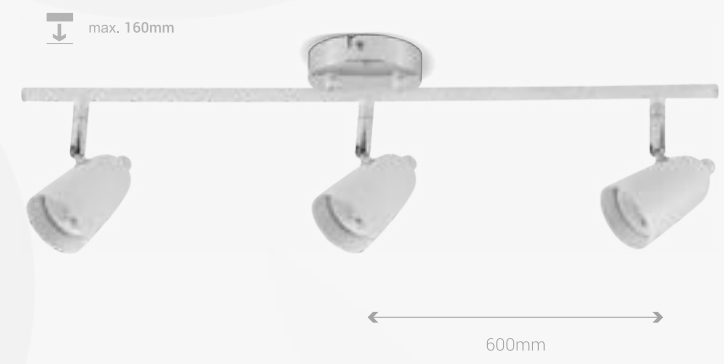

Product Code	SOCKET		
DLC-64	Gu10		
WATT	4x7W	MATERIAL	AL+IRON
LUMINOUS FLUX	/	MODEL	CEILING FIXTURE
VOLTAGE	220-12V	COLOR	CHROME WHITE
FREQUENCY	50-60Hz	EAN CODE	8605036640675

5 years WARRANTY