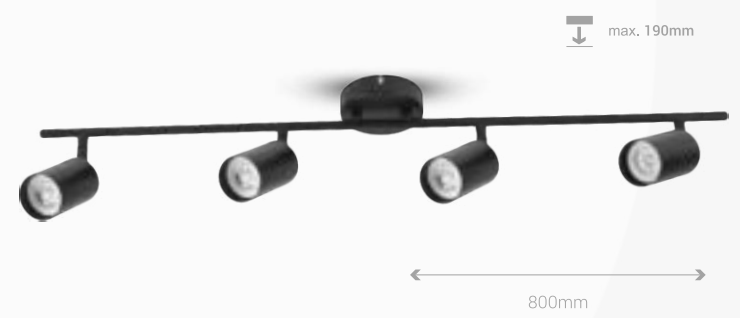

Product Code DLC-52	SOCKET Gu10	5 years WARRANTY	
WATT LUMINOUS FLUX VOLTAGE FREQUENCY	4x7W / 220-12V 50-60Hz	MATERIAL MODEL COLOR EAN CODE	AL+IRON CEILING FIXTURE BLACK 8605036640552