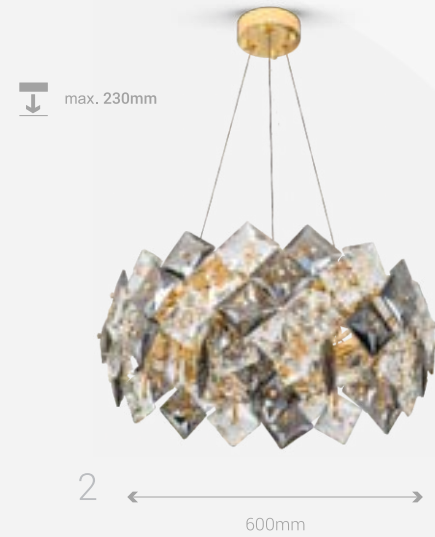

Product Code	SOCKET	5 years WARRANTY	
DLP-46	E14 1		
WATT	10x40W	MATERIAL	IRON+CRYSTAL
LUMINOUS FLUX	/	MODEL	PENDANT FIXTURE
VOLTAGE	220-240V	COLOR	CLEAR SMOKE
FREQUENCY	50-60Hz	EAN CODE	8605036640699

Product Code	SOCKET	5 years WARRANTY	
DLP-47	E14 2		
WATT	6x40W	MATERIAL	IRON+CRYSTAL
LUMINOUS FLUX	/	MODEL	PENDANT FIXTURE
VOLTAGE	220-12V	COLOR	CLEAR SMOKE
FREQUENCY	50-60Hz	EAN CODE	8605036640705

Product Code	SOCKET	5 years WARRANTY	
DLP-48	E14 3		
WATT	10x40W	MATERIAL	IRON+CRYSTAL
LUMINOUS FLUX	/	MODEL	PENDANT FIXTURE
VOLTAGE	220-240V	COLOR	CLEAR SMOKE
FREQUENCY	50-60Hz	EAN CODE	8605036640712

Product Code	SOCKET	5 years WARRANTY	
DLP-49	E14 4		
WATT	12x40W	MATERIAL	IRON+CRYSTAL
LUMINOUS FLUX	/	MODEL	PENDANT FIXTURE
VOLTAGE	220-240V	COLOR	CLEAR SMOKE
FREQUENCY	50-60Hz	EAN CODE	8605036640729