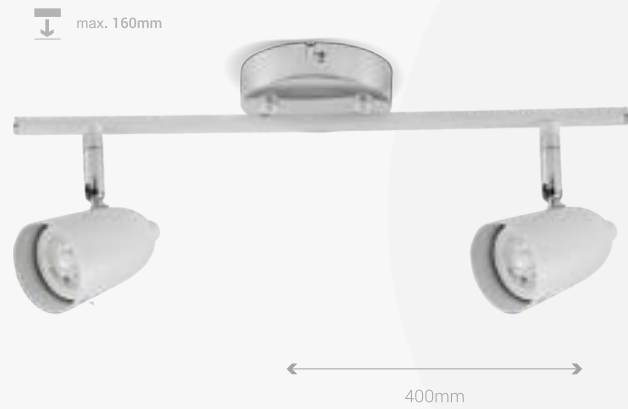

SOCKET

Gu10

5 years WARRANTY

WATT
LUMINOUS FLUX
VOLTAGE
FREQUENCY

4x7W
/
220-12V
50-60Hz

MATERIAL AL+IRON
MODEL CEILING FIXTURE
COLOR BLACK
EAN CODE 8605036640637

Product Code	SOCKET		
DLC-62	Gu10		
WATT	2x7W	MATERIAL	AL+IRON
LUMINOUS FLUX	/	MODEL	CEILING FIXTURE
VOLTAGE	220-12V	COLOR	CHROME WHITE
FREQUENCY	50-60Hz	EAN CODE	8605036640651