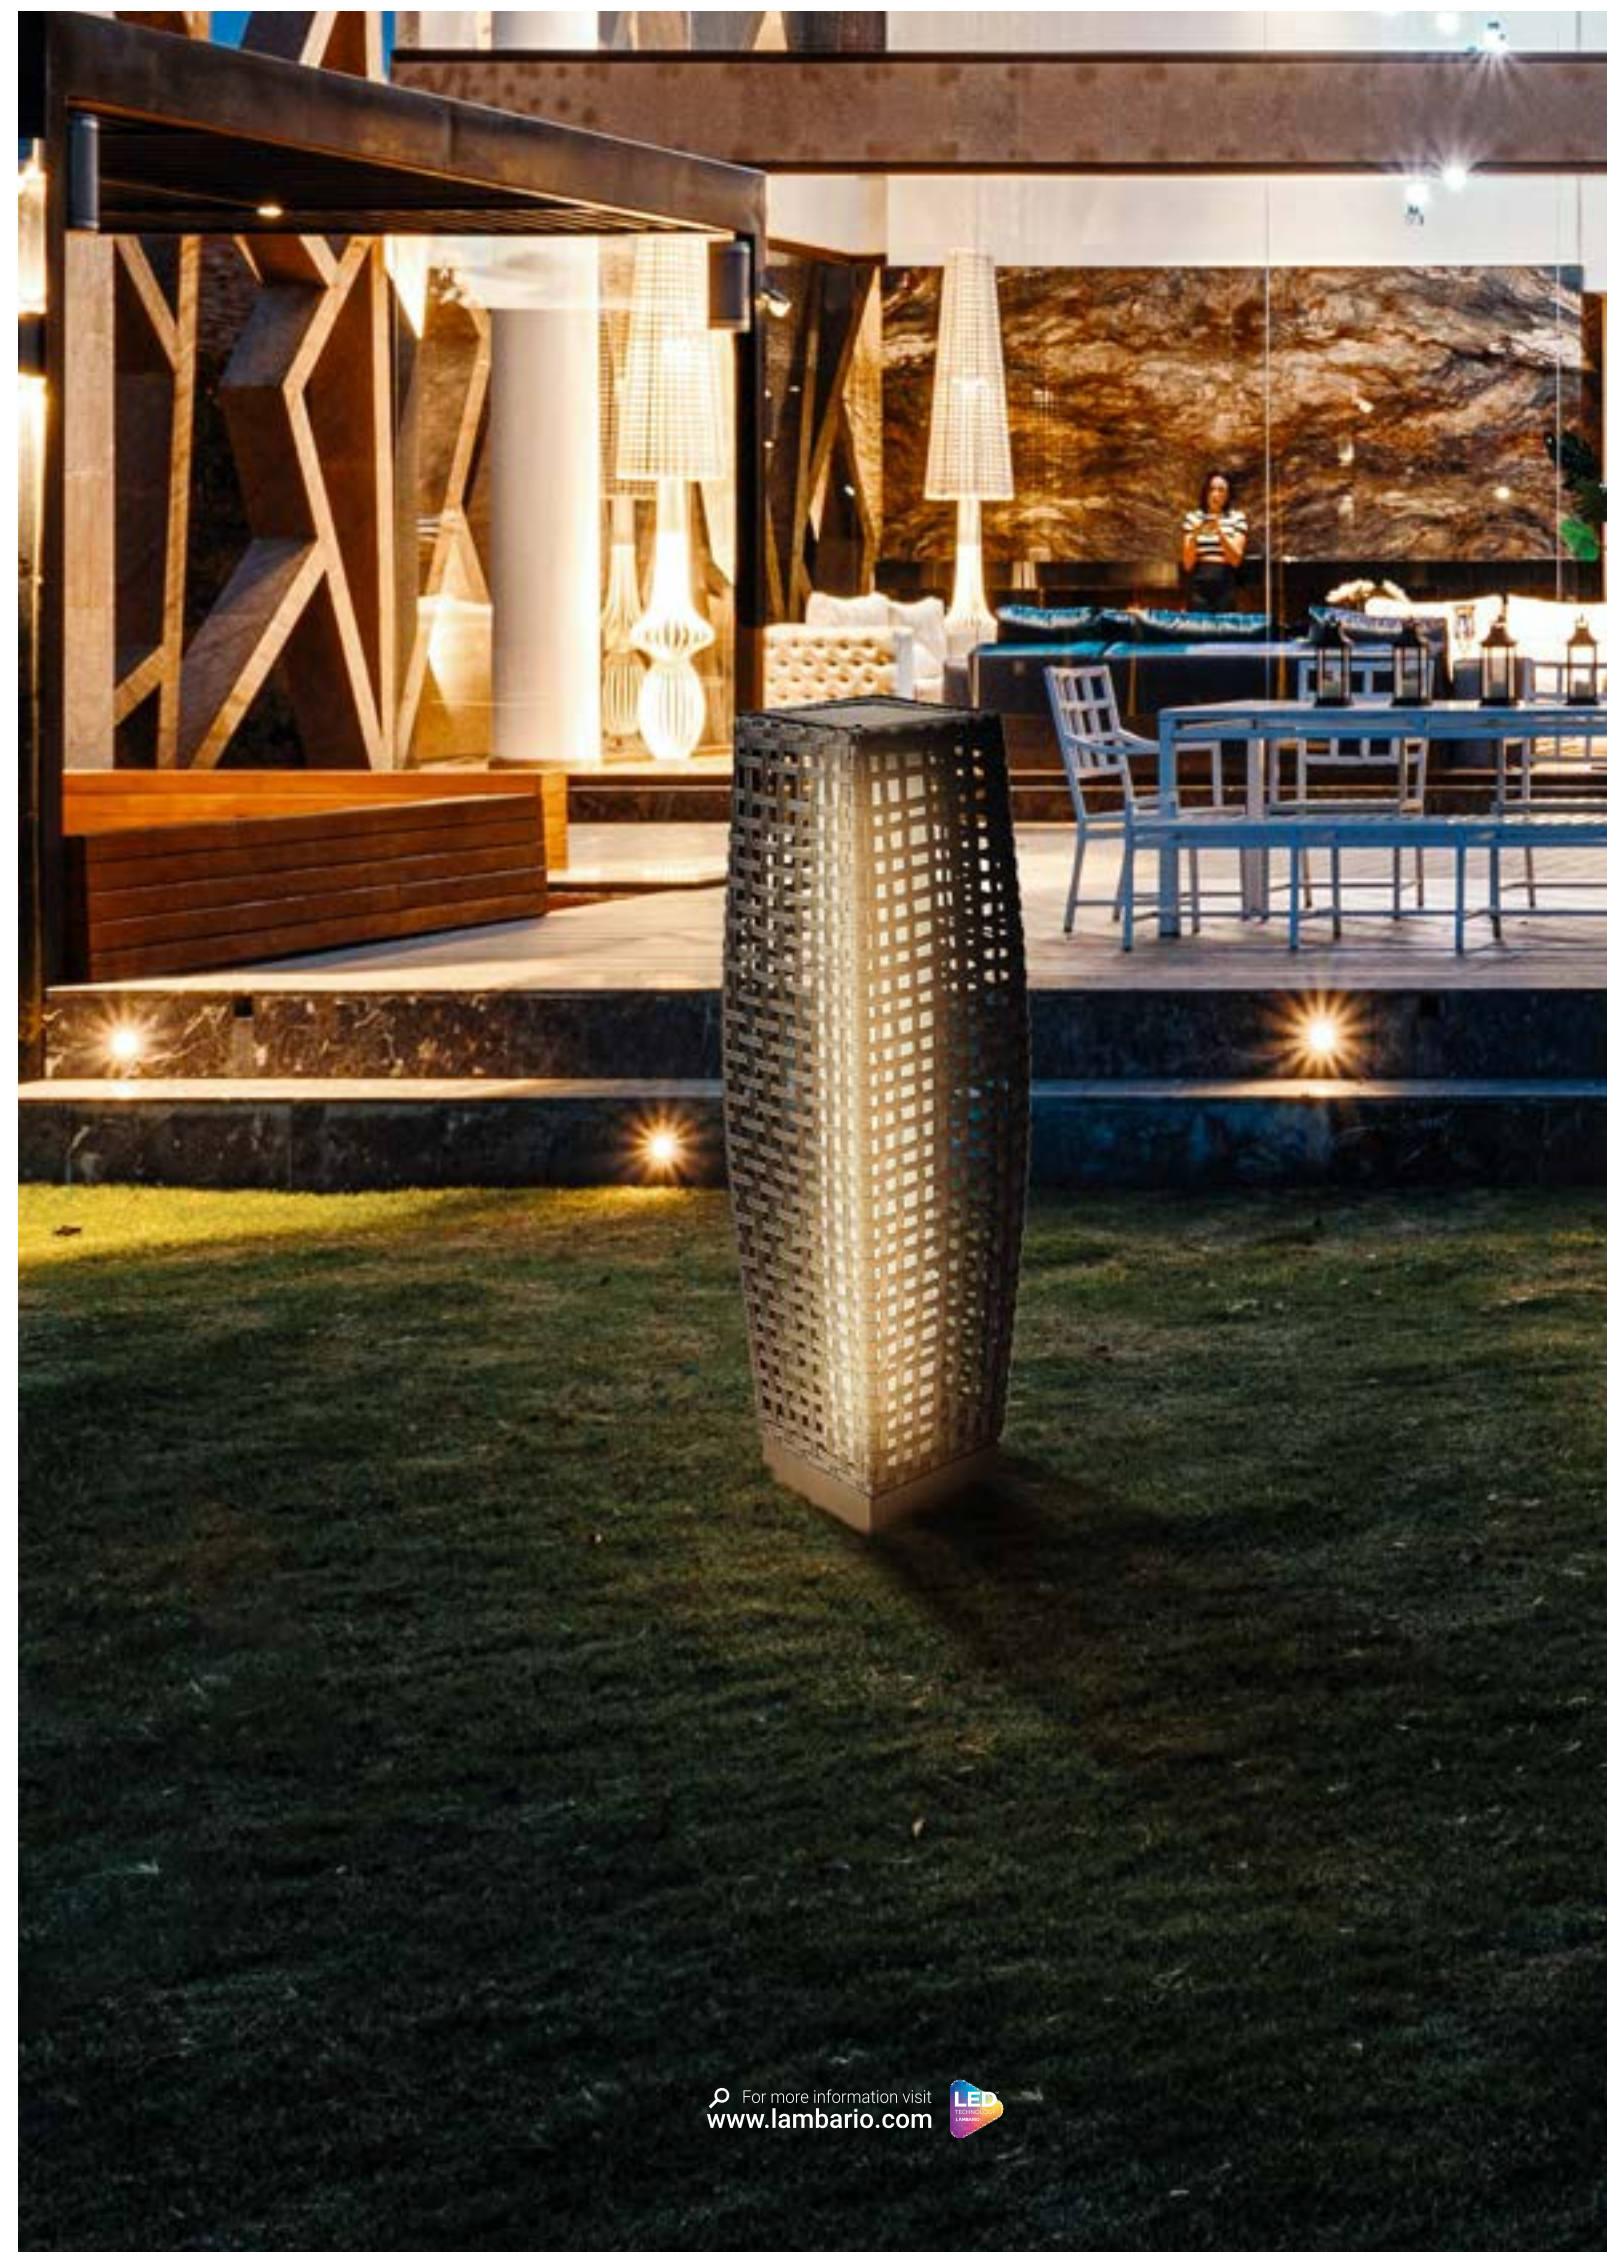

For more information visit www.lambario.com 

Technical information above may have tolerance +10%. For final update information please visit website

SOLAR GARDEN LAMP

LAMBARIO . . .
Brighter moments

max. 480mm