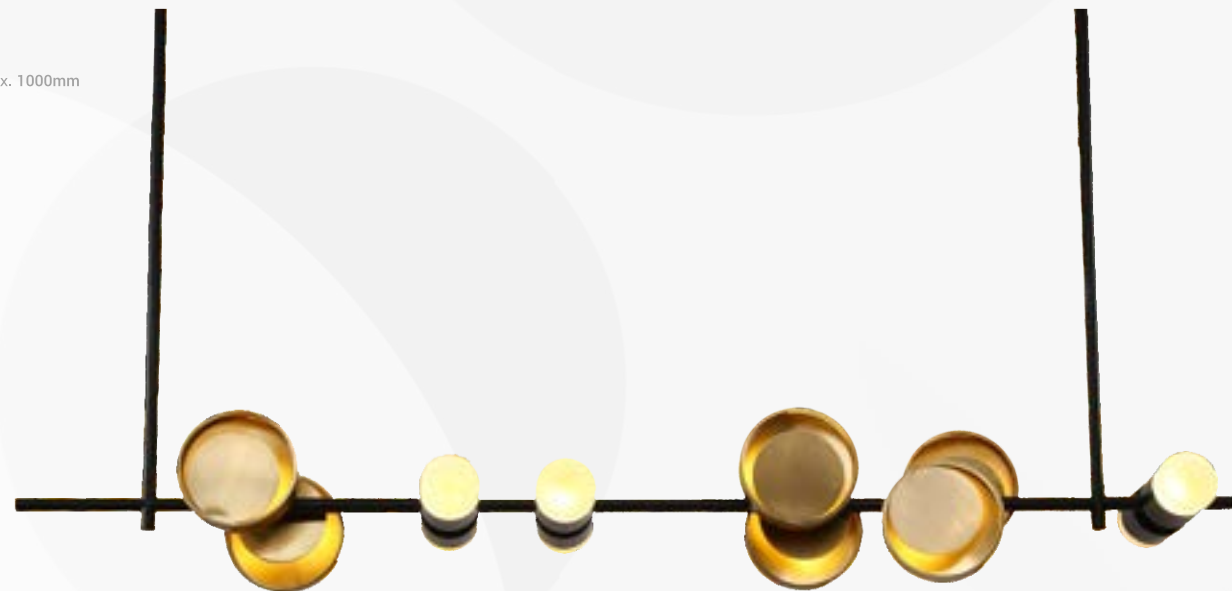

MODERN STYLE

For more information visit www.lambario.com

Technical information above may have tolerance +10%.For final update information please visit website

max. 1150mm

1
1080mm

max. 1000mm

2
165mm

Product Code	SOCKET	5 years WARRANTY	
DLP-62	G4 1		
WATT	24x7W	MATERIAL	IRON+GLASS
LUMINOUS FLUX	/	MODEL	PENDANT FIXTURE
VOLTAGE	220-240V	COLOR	BLACK CLEAR
FREQUENCY	50-60Hz	EAN CODE	8605036640859