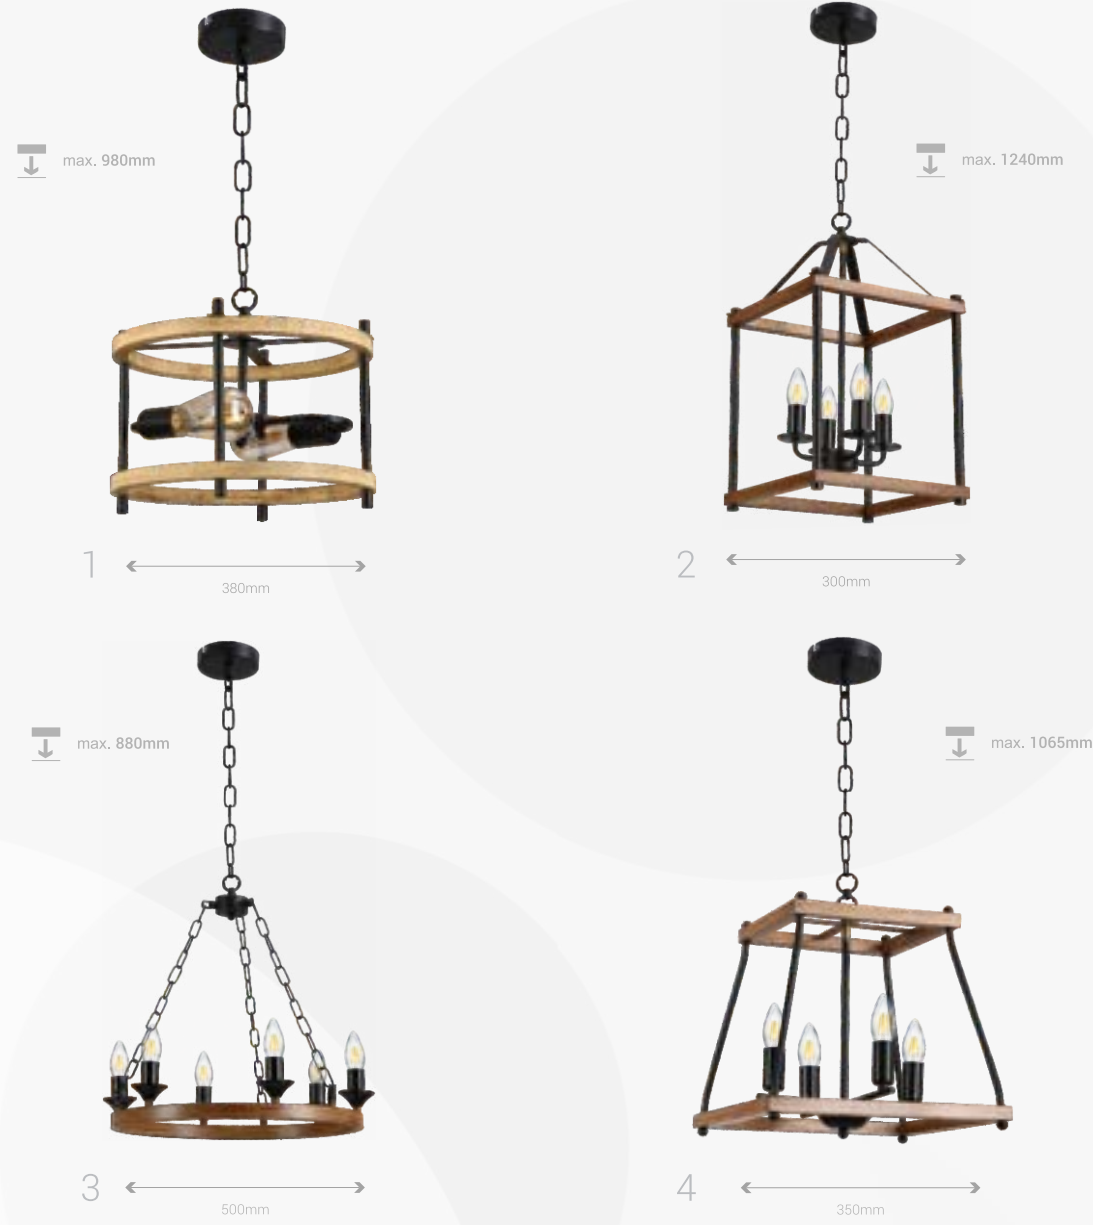

Product Code	SOCKET	5 years WARRANTY	
DLP-67	E27 1		
WATT	2x40W	MATERIAL	IRON + WOODEN
LUMINOUS FLUX	/	MODEL	PENDANT FIXTURE
VOLTAGE	220-240V	COLOR	BLACK WOOD
FREQUENCY	50-60Hz	EAN CODE	8605036640903

Product Code	SOCKET	5 years WARRANTY	
DLP-70	E14 2		
WATT	4x40W	MATERIAL	IRON
LUMINOUS FLUX	/	MODEL	PENDANT FIXTURE
VOLTAGE	220-12V	COLOR	BLACK WOOD
FREQUENCY	50-60Hz	EAN CODE	8605036640934

Product Code	SOCKET	5 years WARRANTY	
DLP-72	E14 3		
WATT	6x40W	MATERIAL	IRON
LUMINOUS FLUX	/	MODEL	PENDANT FIXTURE
VOLTAGE	220-240V	COLOR	BLACK WOOD
FREQUENCY	50-60Hz	EAN CODE	8605036640958

Product Code	SOCKET	5 years WARRANTY	
DLP-74	E14 4		
WATT	4x40W	MATERIAL	IRON
LUMINOUS FLUX	/	MODEL	PENDANT FIXTURE
VOLTAGE	220-240V	COLOR	BLACK WOOD
FREQUENCY	50-60Hz	EAN CODE	8605036640972