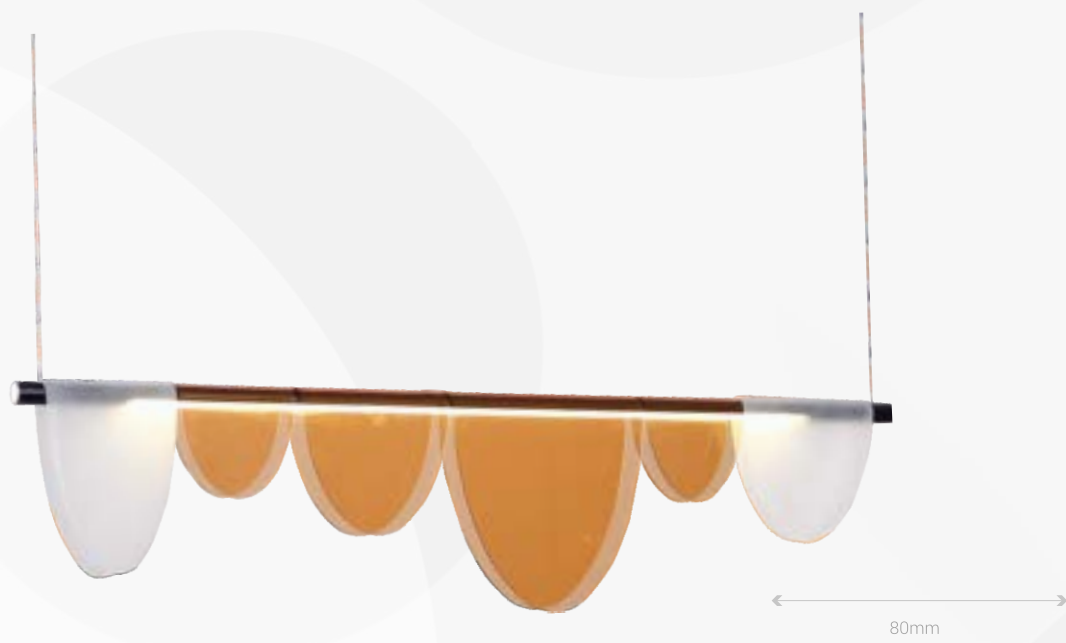

max. 1000mm

Product Code	CCT	2 years WARRANTY 30000 HOURS	
DLP-63	4000K	1	
WATT	27W	MATERIAL	AL+ IRON + ACRYLIC
LUMINOUS FLUX	3240Lm	MODEL	PENDANT FIXTURE
VOLTAGE	220-240V	COLOR	GOLD WHITE
FREQUENCY	50-60Hz	EAN CODE	8605036640866

Product Code	CCT	2 years WARRANTY 30000 HOURS	
DLP-65	4000K	2	
WATT	13W	MATERIAL	IRON + ACRYLIC
LUMINOUS FLUX	1560Lm	MODEL	PENDANT FIXTURE
VOLTAGE	220-240V	COLOR	BLACK BROWN WHITE
FREQUENCY	50-60Hz	EAN CODE	8605036640880