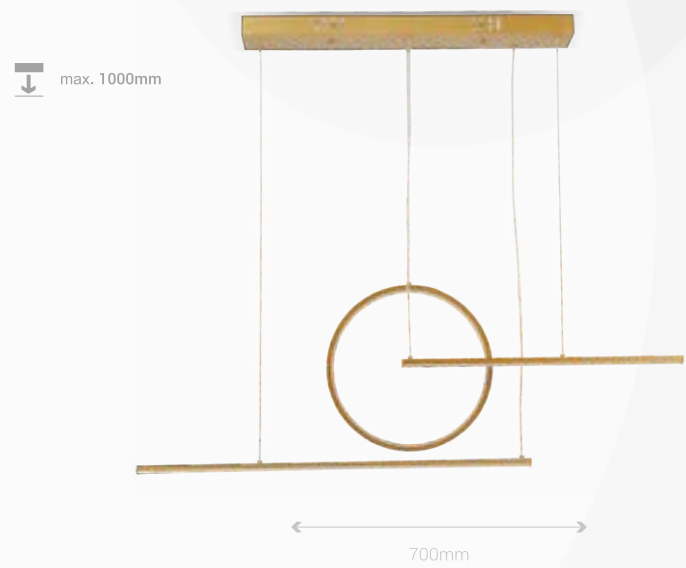

Product Code	SOCKET		5 years WARRANTY
DLP-59	G9		
WATT	3x7W	MATERIAL	IRON+GLASS
LUMINOUS FLUX	/	MODEL	PENDANT FIXTURE
VOLTAGE	220-240V	COLOR	COPPER WHITE
FREQUENCY	50-60Hz	EAN CODE	8605036640828

Product Code	CCT		2 years WARRANTY	30000 hours
DLP-60	4000K			
WATT	22W	MATERIAL	IRON+ ACRYLIC	
LUMINOUS FLUX	2640lm	MODEL	PENDANT FIXTURE	
VOLTAGE	220-240V	COLOR	GOLD WHITE	
FREQUENCY	50-60Hz	EAN CODE	8605036640835	

Product Code	CCT		2 years WARRANTY	30000 hours
DLP-61	4000K			
WATT	25W	MATERIAL	IRON + AL	
LUMINOUS FLUX	3000Lm	MODEL	PENDANT FIXTURE	
VOLTAGE	220-240V	COLOR	GOLD	
FREQUENCY	50-60Hz	EAN CODE	8605036640842