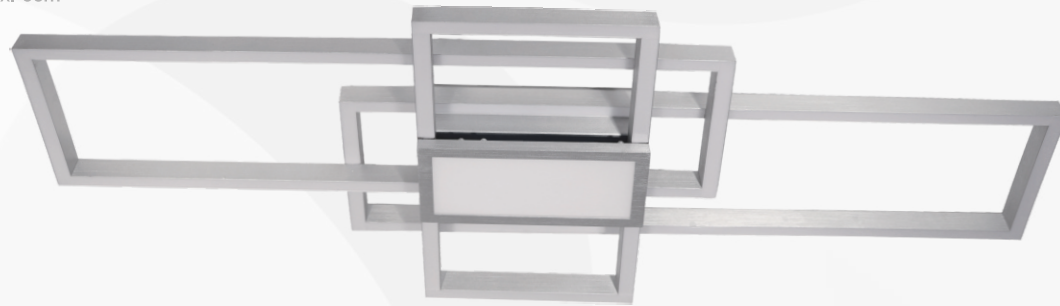

1
1040 x 420 mm

max. 6cm

2
1040 x 420 mm

Product Code **LDC01-14** CCT **3000K** 1

5 years WARRANTY 30000 hours

WATT	33W	MATERIAL	AL+ACRYLIC
LUMINOUS FLUX	2500Lm	MODEL	CEILING FIXTURE
VOLTAGE	220-240V	COLOR	DARK GREY
FREQUENCY	50-60Hz	EAN CODE	8605036614188

Product Code **LDC01-15** CCT **3000K** 2

5 years WARRANTY 30000 hours

WATT	28W	MATERIAL	AL+ACRYLIC
LUMINOUS FLUX	2700Lm	MODEL	CEILING FIXTURE
VOLTAGE	220-240V	COLOR	BRUSHE AL
FREQUENCY	50-60Hz	EAN CODE	8605036614195