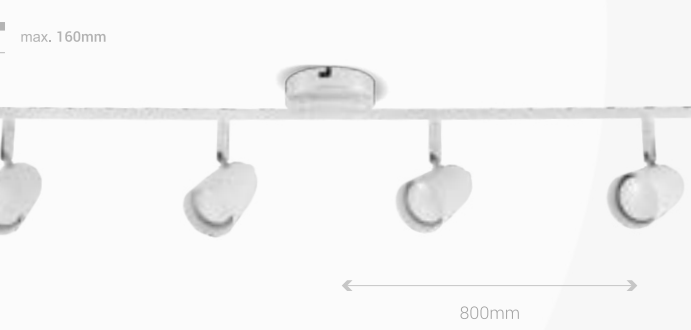

Product Code	SOCKET		
DLC-64	Gu10		
WATT	4x7W	MATERIAL	AL+IRON
LUMINOUS FLUX	/	MODEL	CEILING FIXTURE
VOLTAGE	220-12V	COLOR	CHROME WHITE
FREQUENCY	50-60Hz	EAN CODE	8605036640675

5 years WARRANTY