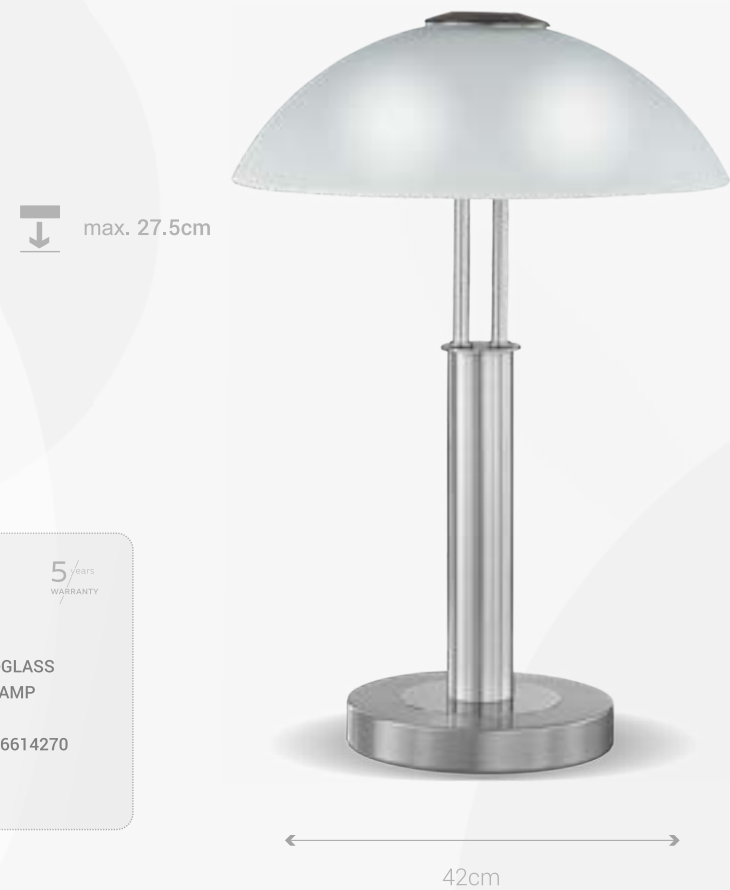

Product Code	SOCKET	5 years WARRANTY	
LDD01-06	E14		
WATT	2x40W	MATERIAL	STEEL+GLASS
LUMINOUS FLUX	/	MODEL	DESK LAMP
VOLTAGE	220-240V	COLOR	NICKEL
FREQUENCY	50-60Hz	EAN CODE	8605036614270