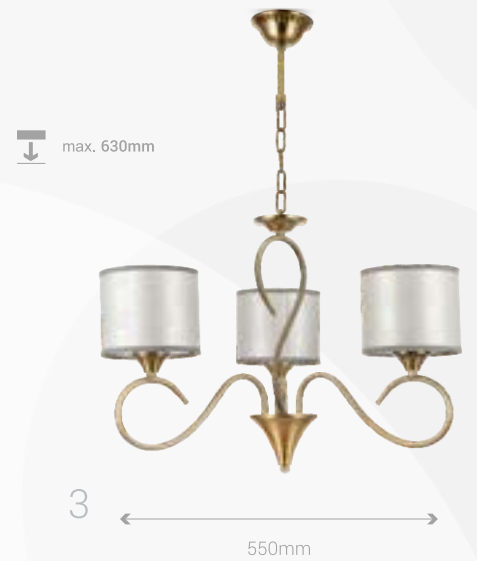

Product Code	SOCKET	5 years WARRANTY	
DLP-1	E14 1		
WATT	3x40W	MATERIAL	IRON+FABRIK
LUMINOUS FLUX	/	MODEL	PENDANT FIXTURE
VOLTAGE	220-240V	COLOR	BRASS GREY
FREQUENCY	50-60Hz	EAN CODE	8605036639846

Product Code	SOCKET	5 years WARRANTY	
DLP-2	E14 2		
WATT	5x40W	MATERIAL	IRON+FABRIK
LUMINOUS FLUX	/	MODEL	PENDANT FIXTURE
VOLTAGE	220-12V	COLOR	BRASS GREY
FREQUENCY	50-60Hz	EAN CODE	8605036639853

Product Code	SOCKET	5 years WARRANTY	
DLP-3	E27 3		
WATT	3x40W	MATERIAL	IRON+FABRIK
LUMINOUS FLUX	/	MODEL	PENDANT FIXTURE
VOLTAGE	220-240V	COLOR	BRASS GREY
FREQUENCY	50-60Hz	EAN CODE	8605036639860

Product Code	SOCKET	5 years WARRANTY	
DLP-4	E27 4		
WATT	5x40W	MATERIAL	IRON+FABRIK
LUMINOUS FLUX	/	MODEL	PENDANT FIXTURE
VOLTAGE	220-240V	COLOR	BRASS GREY
FREQUENCY	50-60Hz	EAN CODE	8605036639877