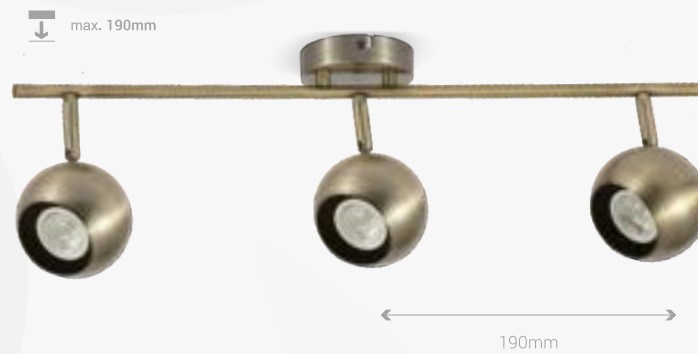

Product Code	SOCKET			5 years WARRANTY
DLC-44	Gu10			
WATT	4x7W	MATERIAL	AL+IRON	
LUMINOUS FLUX	/	MODEL	CEILING FIXTURE	
VOLTAGE	220-12V	COLOR	ANTIQUE BRONZE	
FREQUENCY	50-60Hz	EAN CODE	8605036640477