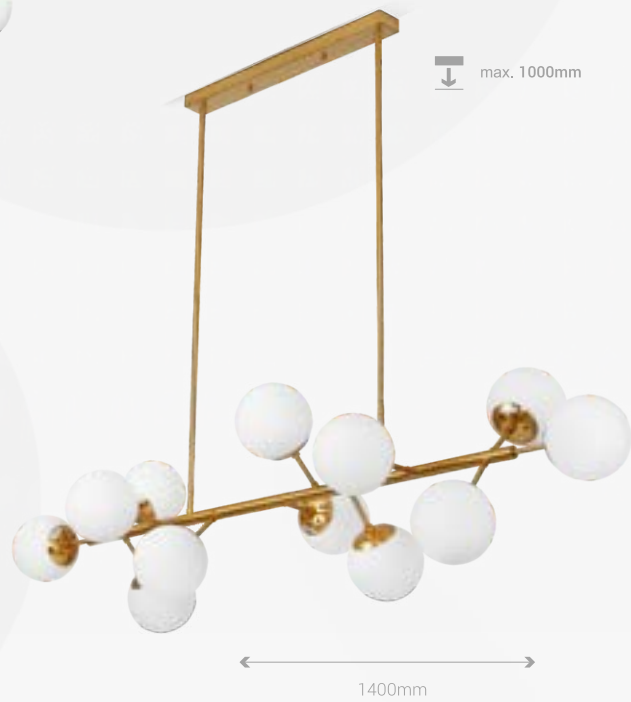

Product Code	SOCKET			5 years WARRANTY
DLP-32	E27			
WATT	12x40W	MATERIAL	IRON+GLASS	
LUMINOUS FLUX	/	MODEL	PENDANT FIXTURE	
VOLTAGE	220-240V	COLOR	COPER WHITE	
FREQUENCY	50-60Hz	EAN CODE	8605036640316