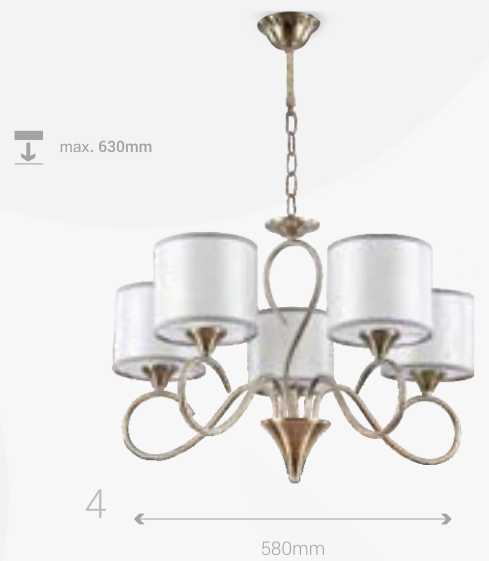

Product Code	SOCKET	5 years WARRANTY	
DLP-1	E14 1		
WATT	3x40W	MATERIAL	IRON+FABRIK
LUMINOUS FLUX	/	MODEL	PENDANT FIXTURE
VOLTAGE	220-240V	COLOR	BRASS GREY
FREQUENCY	50-60Hz	EAN CODE	8605036639846

Product Code	SOCKET	5 years WARRANTY	
DLP-2	E14 2		
WATT	5x40W	MATERIAL	IRON+FABRIK
LUMINOUS FLUX	/	MODEL	PENDANT FIXTURE
VOLTAGE	220-12V	COLOR	BRASS GREY
FREQUENCY	50-60Hz	EAN CODE	8605036639853

Product Code	SOCKET	5 years WARRANTY	
DLP-3	E27 3		
WATT	3x40W	MATERIAL	IRON+FABRIK
LUMINOUS FLUX	/	MODEL	PENDANT FIXTURE
VOLTAGE	220-240V	COLOR	BRASS GREY
FREQUENCY	50-60Hz	EAN CODE	8605036639860

Product Code	SOCKET	5 years WARRANTY	
DLP-4	E27 4		
WATT	5x40W	MATERIAL	IRON+FABRIK
LUMINOUS FLUX	/	MODEL	PENDANT FIXTURE
VOLTAGE	220-240V	COLOR	BRASS GREY
FREQUENCY	50-60Hz	EAN CODE	8605036639877