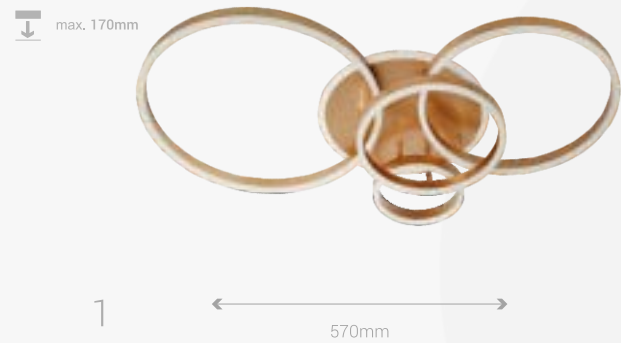

Product Code	CCT	2 years WARRANTY 30000 hours	
DLC-05	4000K	1	
WATT	57W	MATERIAL	AL+IRON+ACRYLIC
LUMINOUS FLUX	26Lm	MODEL	CEILING FIXTURE
VOLTAGE	220-240V	COLOR	GOLD
FREQUENCY	50-60Hz	EAN CODE	8605036639501

Product Code	CCT	2 years WARRANTY 30000 hours	
DLC-06	4000K	2	
WATT	40W	MATERIAL	AL+IRON+ACRYLIC
LUMINOUS FLUX	26Lm	MODEL	CEILING FIXTURE
VOLTAGE	220-240V	COLOR	GOLD
FREQUENCY	50-60Hz	EAN CODE	8605036639518

Product Code	CCT	2 years WARRANTY 30000 hours	
DLC-07	4000K	3	
WATT	32W	MATERIAL	AL+IRON+ACRYLIC
LUMINOUS FLUX	26Lm	MODEL	CEILING FIXTURE
VOLTAGE	220-240V	COLOR	GOLD-WHITE
FREQUENCY	50-60Hz	EAN CODE	8605036639525

Product Code	CCT	2 years WARRANTY 30000 hours	
DLC-08	4000K	4	
WATT	40W	MATERIAL	AL+IRON+ACRYLIC
LUMINOUS FLUX	26Lm	MODEL	CEILING FIXTURE
VOLTAGE	220-240V	COLOR	GOLD-WHITE
FREQUENCY	50-60Hz	EAN CODE	8605036639532

MODERN STYLE