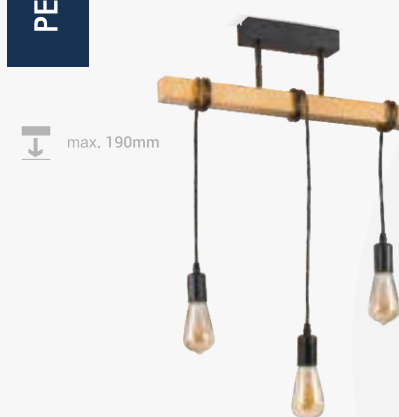

Technical information above may have tolerance +10%.For final update information please visit website

MODERN STYLE

For more information visit
www.lambario.com

PENDANT FIXTURE

1 550mm

2 660mm

3 1000mm

4 1500mm