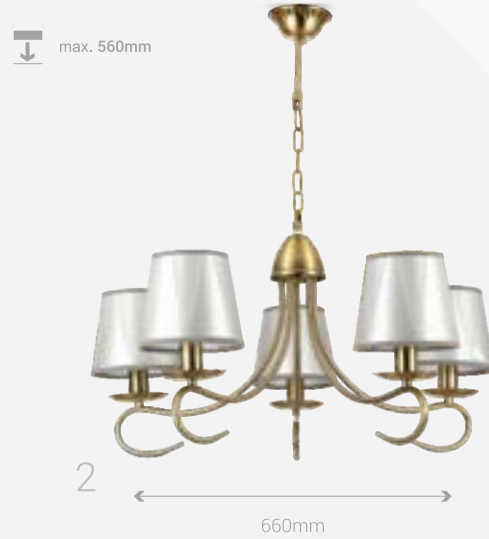

Product Code	SOCKET	5 years WARRANTY	
DLP-1	E14 1		
WATT	3x40W	MATERIAL	IRON+FABRIK
LUMINOUS FLUX	/	MODEL	PENDANT FIXTURE
VOLTAGE	220-240V	COLOR	BRASS GREY
FREQUENCY	50-60Hz	EAN CODE	8605036639846

Product Code	SOCKET	5 years WARRANTY	
DLP-2	E14 2		
WATT	5x40W	MATERIAL	IRON+FABRIK
LUMINOUS FLUX	/	MODEL	PENDANT FIXTURE
VOLTAGE	220-12V	COLOR	BRASS GREY
FREQUENCY	50-60Hz	EAN CODE	8605036639853

Product Code	SOCKET	5 years WARRANTY	
DLP-3	E27 3		
WATT	3x40W	MATERIAL	IRON+FABRIK
LUMINOUS FLUX	/	MODEL	PENDANT FIXTURE
VOLTAGE	220-240V	COLOR	BRASS GREY
FREQUENCY	50-60Hz	EAN CODE	8605036639860

Product Code	SOCKET	5 years WARRANTY	
DLP-4	E27 4		
WATT	5x40W	MATERIAL	IRON+FABRIK
LUMINOUS FLUX	/	MODEL	PENDANT FIXTURE
VOLTAGE	220-240V	COLOR	BRASS GREY
FREQUENCY	50-60Hz	EAN CODE	8605036639877