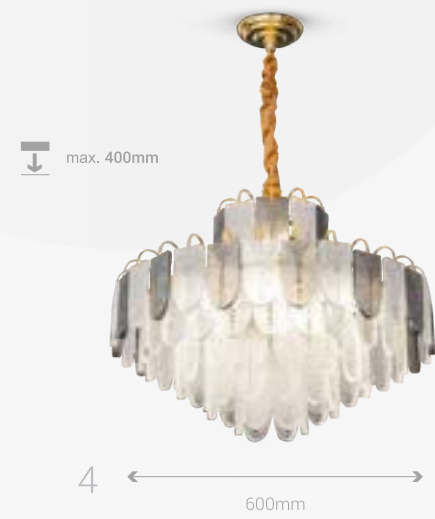

50-60Hz

EAN CODE

8605036640682

MODERN STYLE

For more information visit
www.lambario.com

Product Code	SOCKET	5 years WARRANTY	
DLP-46	E14 1		
WATT	10x40W	MATERIAL	IRON+CRYSTAL
LUMINOUS FLUX	/	MODEL	PENDANT FIXTURE
VOLTAGE	220-240V	COLOR	CLEAR SMOKE
FREQUENCY	50-60Hz	EAN CODE	8605036640699