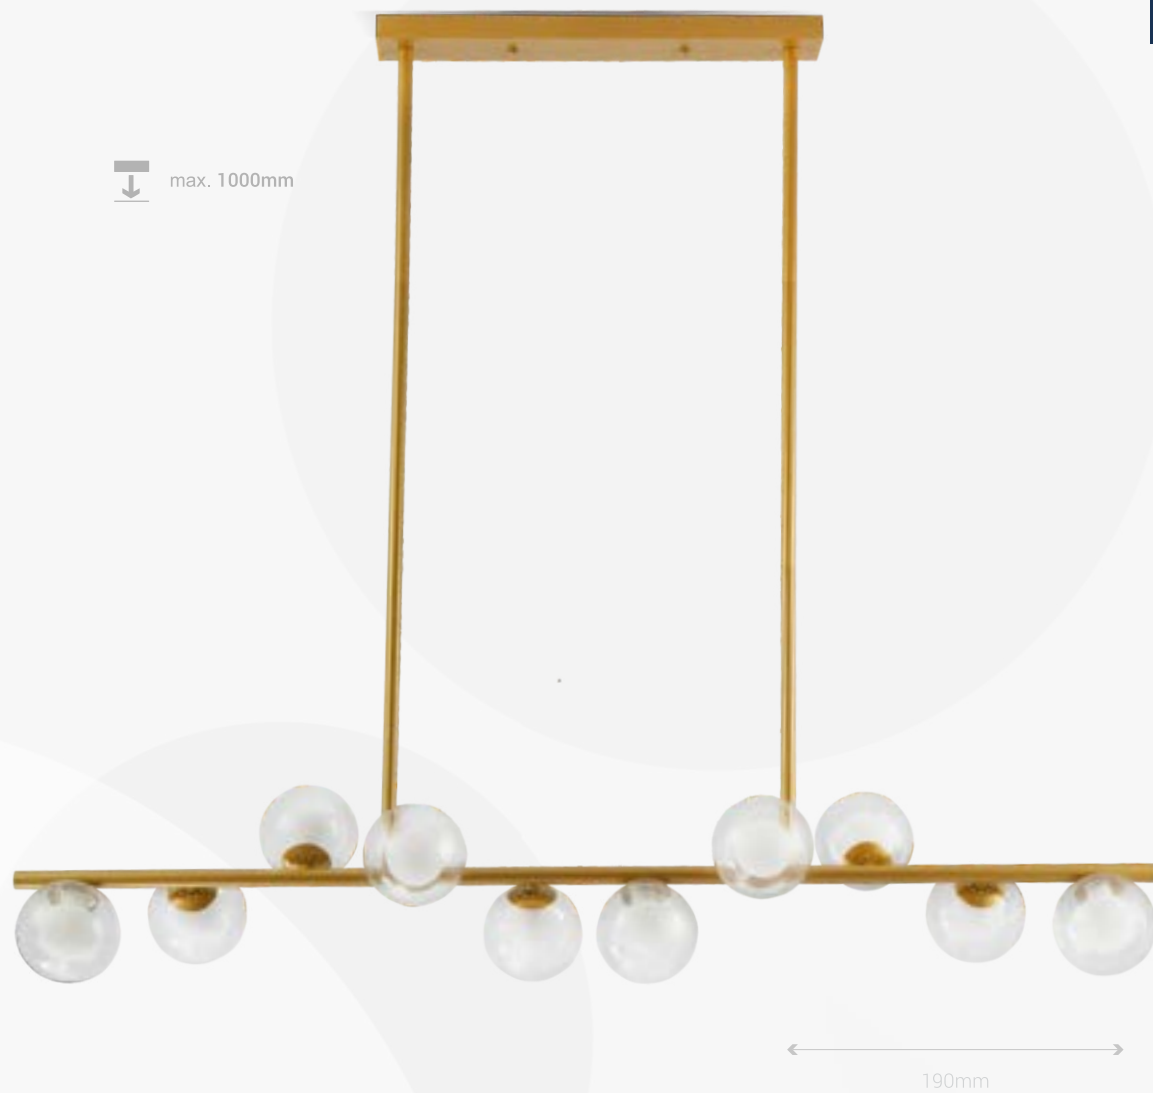

max. 1000mm

Product Code
DLP-66

SOCKET
G9

5 years
WARRANTY

WATT
LUMINOUS FLUX
VOLTAGE
FREQUENCY

10x7W
/
220-240V
50-60Hz

MATERIAL
MODEL
COLOR
EAN CODE

IRON+GLASS
PENDANT FIXTURE
GOLD
8605036640897