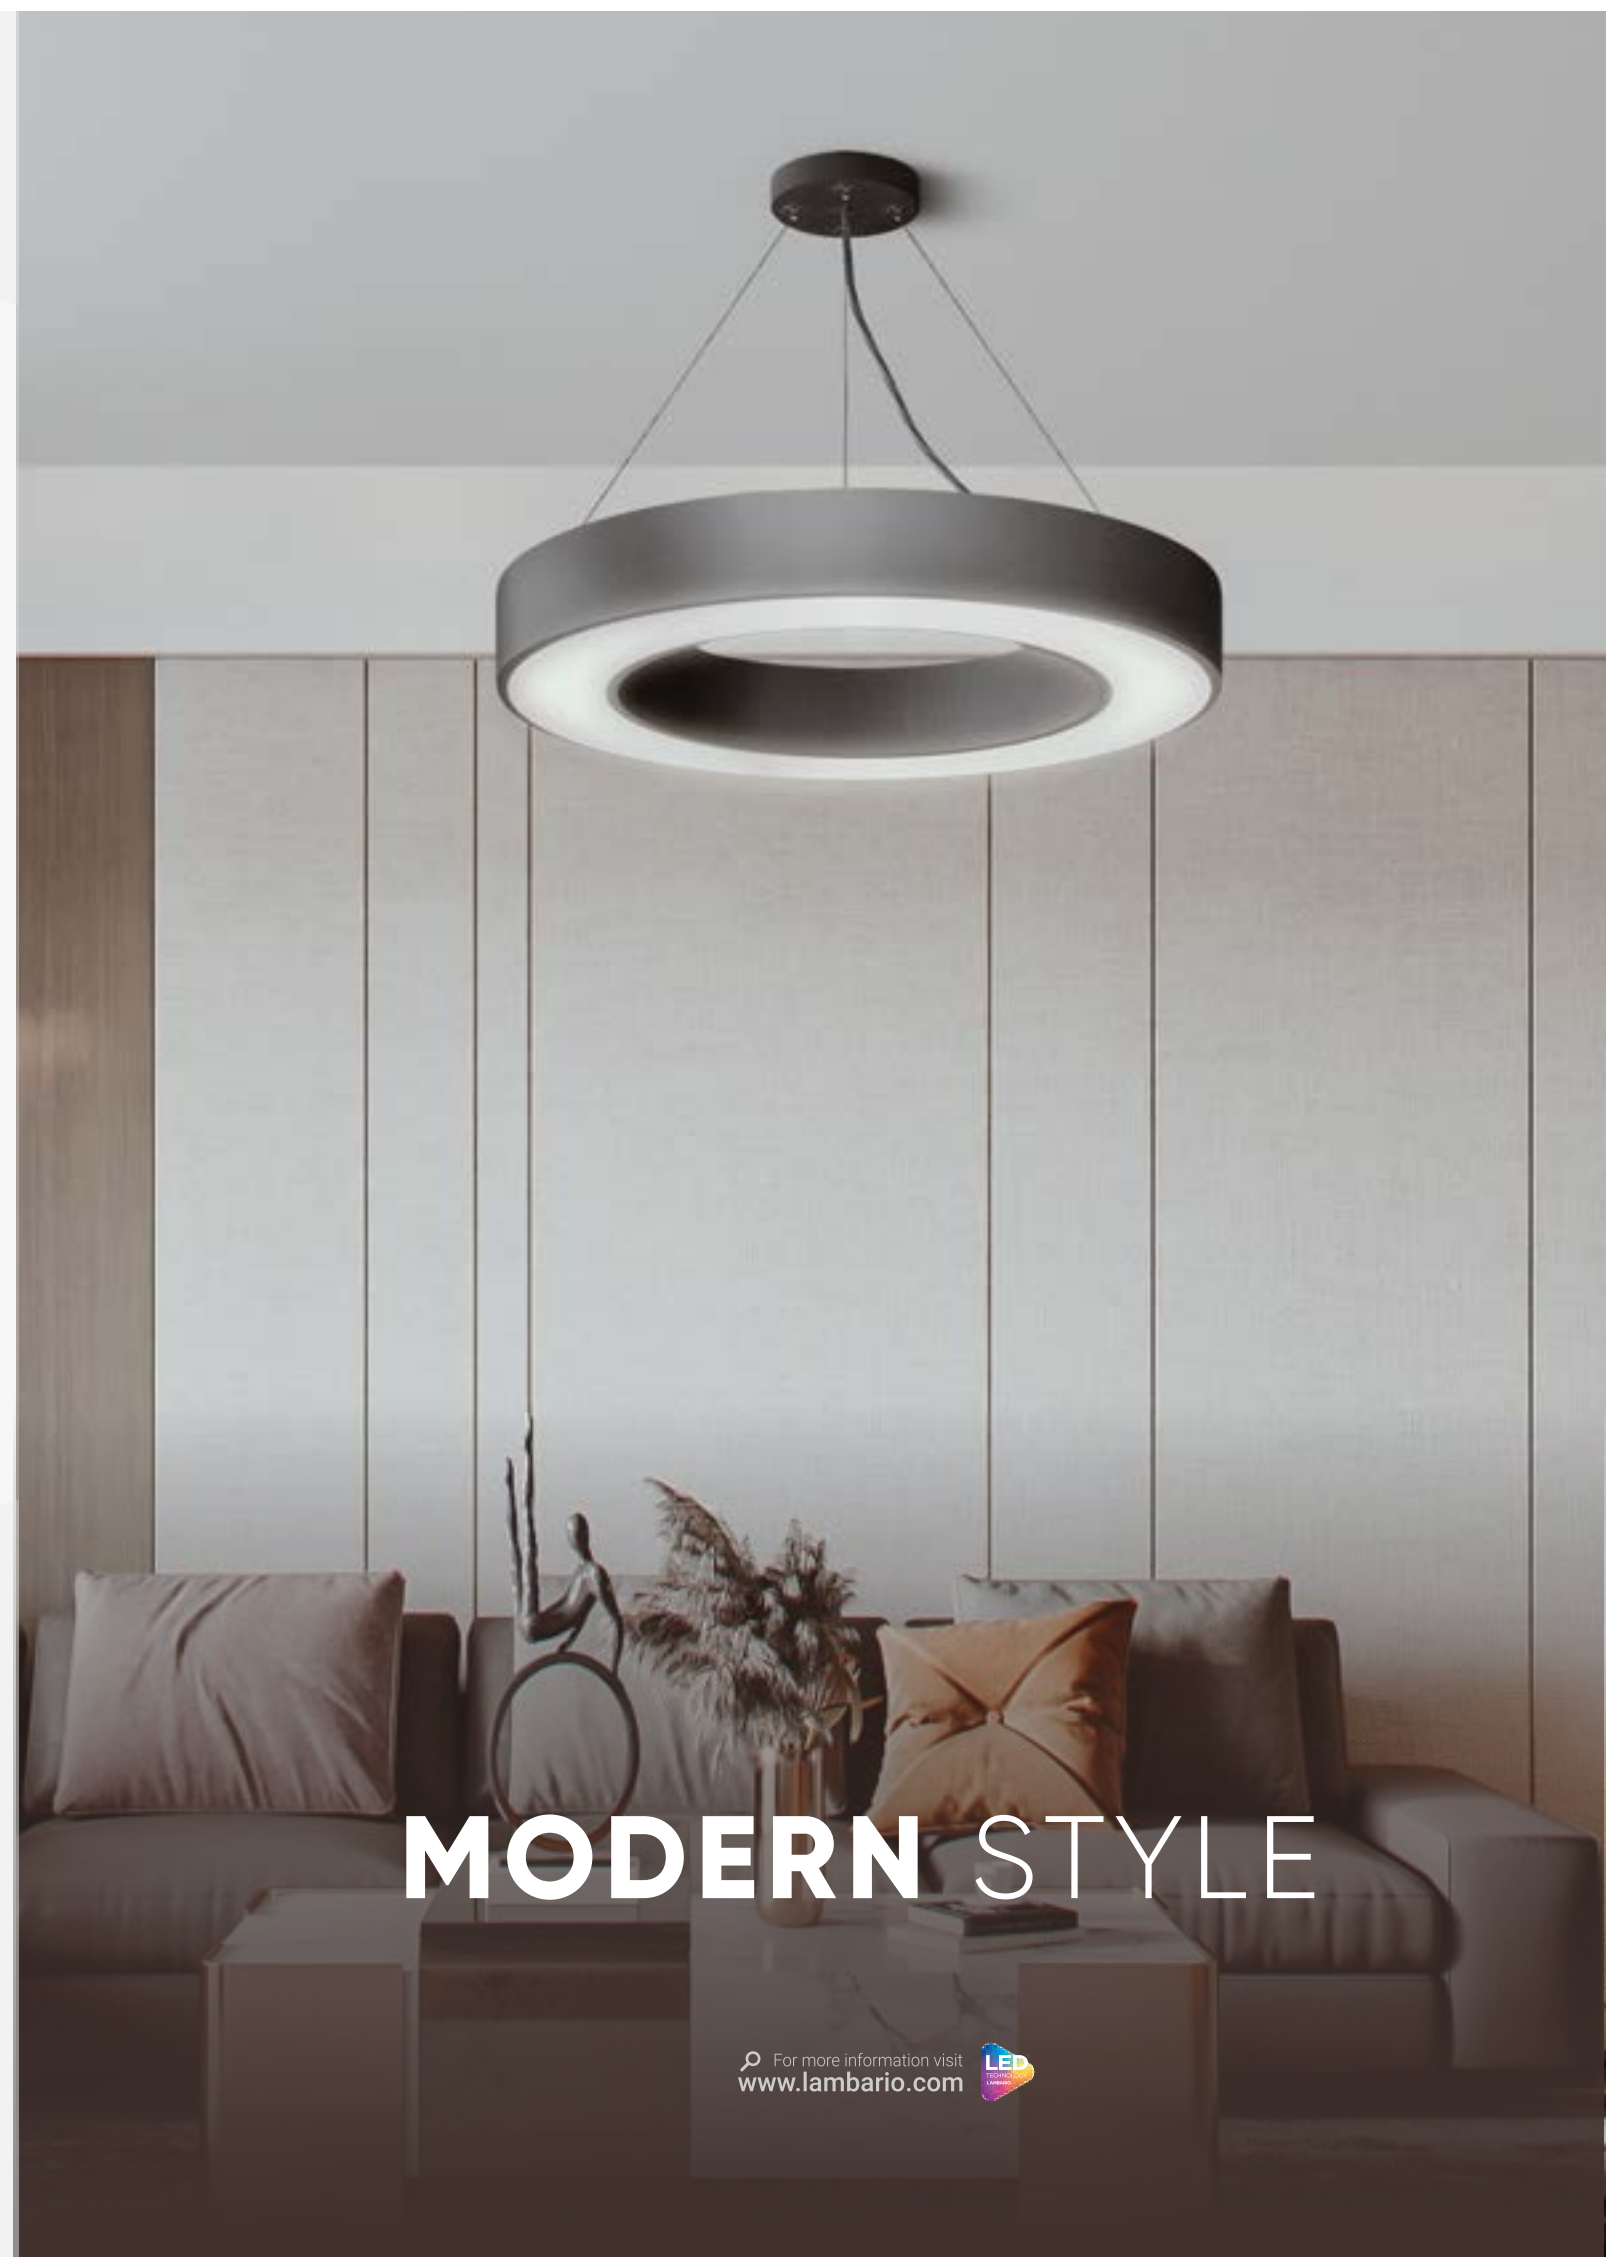

MODERN STYLE

For more information visit www.lambario.com

MODERN STYLE

For more information visit
www.lambario.com

PENDANT FIXTURE

LAMBARIO . . .
 Brighter moments

max. 150cm

73cm