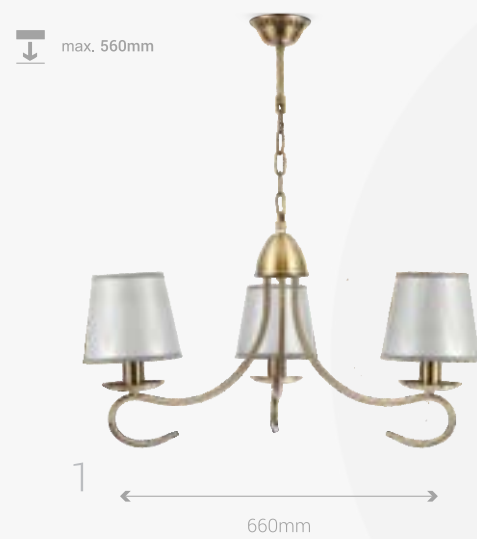

Product Code	SOCKET	5 years WARRANTY	
DLP-1	E14 1		
WATT	3x40W	MATERIAL	IRON+FABRIK
LUMINOUS FLUX	/	MODEL	PENDANT FIXTURE
VOLTAGE	220-240V	COLOR	BRASS GREY
FREQUENCY	50-60Hz	EAN CODE	8605036639846

Product Code	SOCKET	5 years WARRANTY	
DLP-2	E14 2		
WATT	5x40W	MATERIAL	IRON+FABRIK
LUMINOUS FLUX	/	MODEL	PENDANT FIXTURE
VOLTAGE	220-12V	COLOR	BRASS GREY
FREQUENCY	50-60Hz	EAN CODE	8605036639853

Product Code	SOCKET	5 years WARRANTY	
DLP-3	E27 3		
WATT	3x40W	MATERIAL	IRON+FABRIK
LUMINOUS FLUX	/	MODEL	PENDANT FIXTURE
VOLTAGE	220-240V	COLOR	BRASS GREY
FREQUENCY	50-60Hz	EAN CODE	8605036639860

Product Code	SOCKET	5 years WARRANTY	
DLP-4	E27 4		
WATT	5x40W	MATERIAL	IRON+FABRIK
LUMINOUS FLUX	/	MODEL	PENDANT FIXTURE
VOLTAGE	220-240V	COLOR	BRASS GREY
FREQUENCY	50-60Hz	EAN CODE	8605036639877